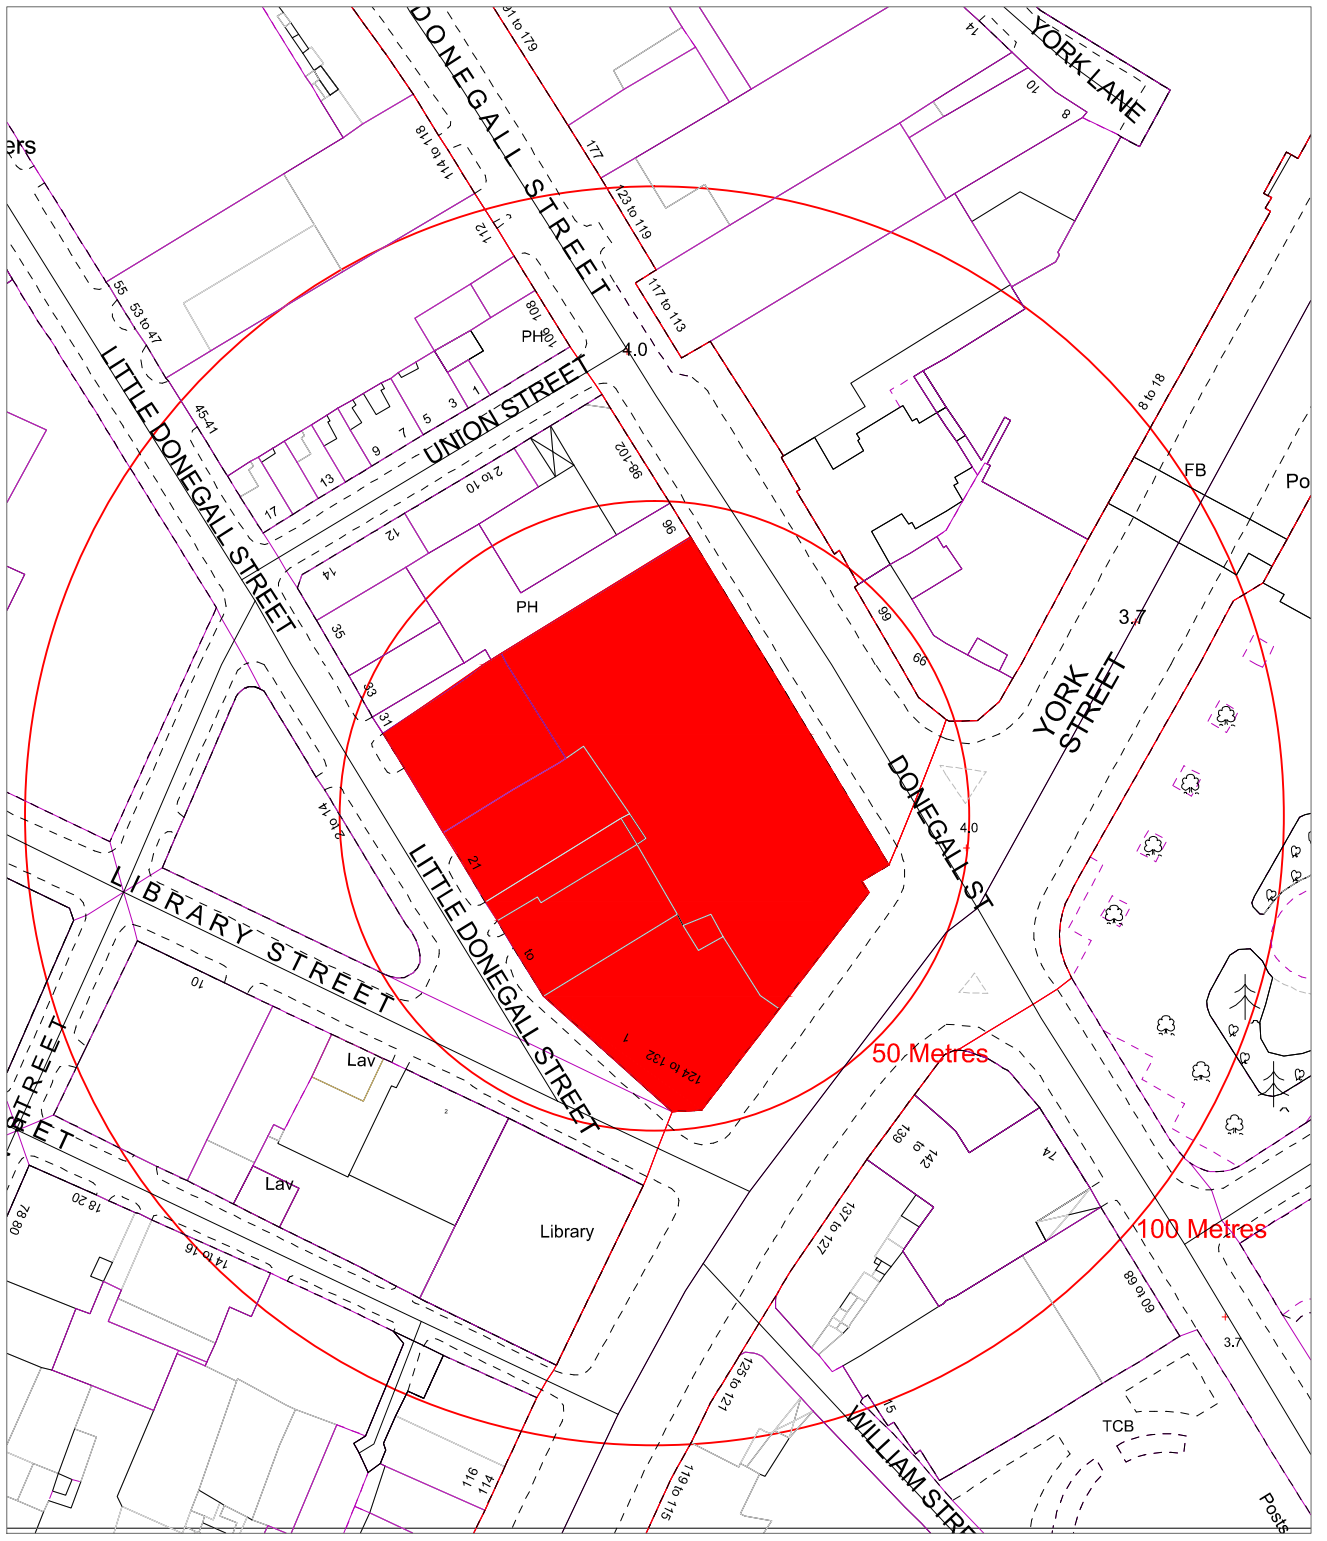

Building Control Service

Belfast Mapping Data v3.0
Prepared by I.S.B.
Based upon the Ordnance Survey
Of Northern Ireland map with the
permission of the Director & Chief Executive.
© CROWN COPYRIGHT 2003

Appendix 2

DRAWN BY MT
DATE 12/10/2017

Belfast Telegraph Printworks
122-144 Royal Avenue

SCALE 1:1250